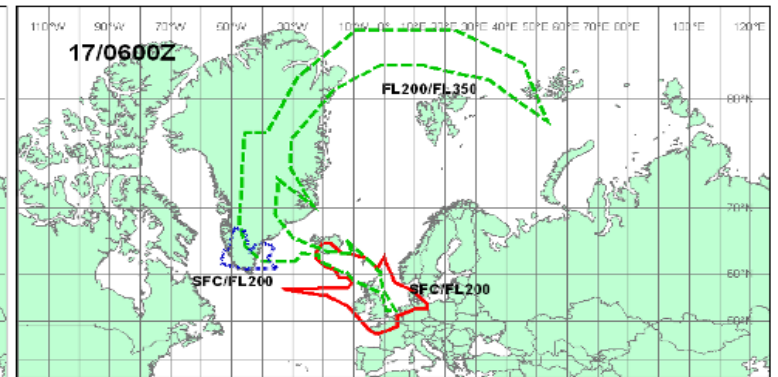

FVXX01 LFPW 260602
VA ADVISORY
DTG 20120426/0600Z
VAAC TOULOUSE
VOLCANO FURNAS 1802-10
PSN N3746 W02519
AREA AZORES AND MADEIRA
SUMMIT ELEV 805M
ADVISORY NR VOLCEX1201/01
INFO SOURCE EXERCISE VOLCEX12/01
AVIATION COLOUR CODE RED
ERUPTION DETAILS ONGOING SINCE 26/00Z
OBS VA DTG 26/0600Z
OBS VA CLD SFC/FL120 N3850 W02840-N3930 W02435-N3705 W01645 -

N3410 W01755-N3430 W02515
N3845 W02610-N3805 W01430
W02335-N3550 W02555
FCST VA CLD 6H 26/1200Z S
N3605 W01345-N3450 W00825
W02910 FL120/390 N3655 W0
W00050-N3240 W00430-N3230
FCST VA CLD 12H 26/1800Z S
N3445 W00805-N3620 E00310
W01620-N3735 W03105 FL120
W00830-N3810 E00150-N4240
N3150 W01320-N3705 W02620
FCST VA CLD 18H 27/0000Z S
N3655 W01905-N3510 W00135
E01810-N3315 E00610-N2830
FL120/390 N3705 W02650-N38
N4325 E01340-N5125 E01935-
E00445-N3050 W00945-N3705
RMK EXERCISE VOLCEX12/0
NXT ADVISORY 20120426/120

VA ADVISORY
DTG: 20100517/0000Z
VAAC: LONDON
VOLCANO:
EYJAFJALLAJOKULL
PSN: N6338 W01937
AREA: ICELAND

SUMMIT ELEV: 1666M
ADVISORY NR: 2010/126
INFO SOURCE: ICELAND MET OFFICE
AVIATION COLOUR CODE: RED
ERUPTION DETAILS: ERUPTION CONTINUING
TO AN ESTIMATED HEIGHT OF FL230 TO FL260,
OCNL FL290.

RMK: A SEPARATE AREA OF SFC TO FL200 OVER GREENLAND IS
MARKED IN BLUE ON GRAPHICS.
NXT ADVISORY: 20100517/0600Z