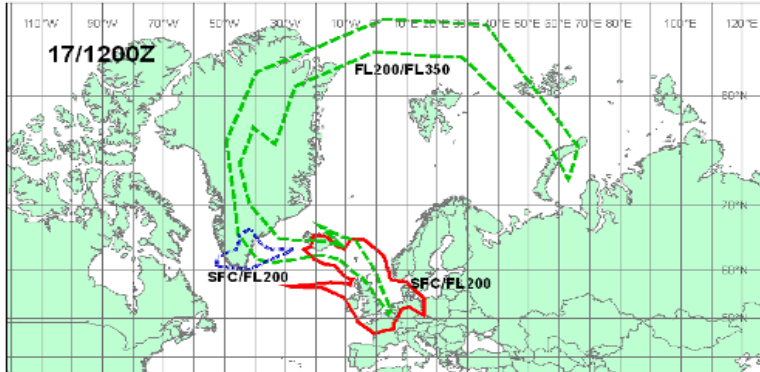

FVXX01 LFPW 260602
VA ADVISORY
DTG 20120426/0600Z
VAAC TOULOUSE
VOLCANO FURNAS 1802-10
PSN N3746 W02519
AREA AZORES AND MADEIRA
SUMMIT ELEV 805M
ADVISORY NR VOLCEX1201/01
INFO SOURCE EXERCISE VOLCEX12/01
AVIATION COLOUR CODE RED
ERUPTION DETAILS ONGOING SINCE 26/00Z
OBS VA DTG 26/0600Z
OBS VA CLD SFC/FL120 N3850 W02840-N3930 W02435-N3705 W01645 -

N3410 W01755-N3430 W02515
N3845 W02610-N3805 W01430
W02335-N3550 W02555
FCST VA CLD 6H 26/1200Z S
N3605 W01345-N3450 W00825
W02910 FL120/390 N3655 W0
W00050-N3240 W00430-N3230
FCST VA CLD 12H 26/1800Z S
N3445 W00805-N3620 E00310
W01620-N3735 W03105 FL120
W00830-N3810 E00150-N4240
N3150 W01320-N3705 W02620
FCST VA CLD 18H 27/0000Z S
N3655 W01905-N3510 W00135
E01810-N3315 E00610-N2830
FL120/390 N3705 W02650-N38
N4325 E01340-N5125 E01935-
E00445-N3050 W00945-N3705
RMK EXERCISE VOLCEX12/0
NXT ADVISORY 20120426/120

VA ADVISORY
DTG: 20100517/0000Z
VAAC: LONDON
VOLCANO:
EYJAFJALLAJOKULL
PSN: N6338 W01937
AREA: ICELAND

SUMMIT ELEV: 1666M
ADVISORY NR: 2010/126
INFO SOURCE: ICELAND MET OFFICE
AVIATION COLOUR CODE: RED
ERUPTION DETAILS: ERUPTION CONTINUING
TO AN ESTIMATED HEIGHT OF FL230 TO FL260,
OCNL FL290.

RMK: A SEPARATE AREA OF SFC TO FL200 OVER GREENLAND IS
MARKED IN BLUE ON GRAPHICS.
NXT ADVISORY: 20100517/0600Z