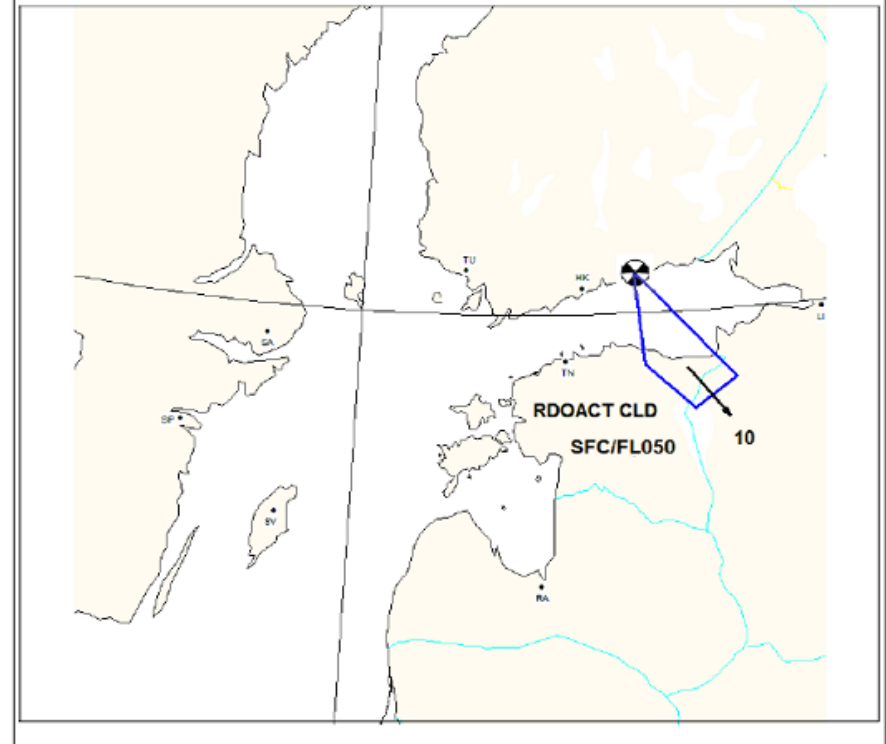

RMK: A SEPARATE AREA OF SFC TO FL200 OVER GREENLAND IS
 MARKED IN BLUE ON GRAPHICS.
 NXT ADVISORY: 20100517/0600Z

Start : 2013 03 13 22 00 UTC
From : 60 22' N 26 20' E
20130313220000
Height/Time

WVEO31 EETN 120938
EETT SIGMET 1 **VALID 122100/130300** EEMH-
EETT TALLINN FIR EXERCISE VOLCEUR08 VA ERUPTION MT KATLA
LOC N6338 W01903 VA CLD FCST SFC/FL550 N5150 E0200 - N5150
E0480 - N5120 E0580 - N5080 E0610 - N4970 E0500 - N5150 E0200
MOV SE FCST 0300Z VA CLD SFC/FL550 WHOLE TALLINN FIR=

WSEO31 EETN 140500
EETT SIGMET 1 VALID 140600/141000 EEMH-
EETT TALLINN FIR RDOACT CLD FCST <location> <level> MOV
<direction> < speedKT> =

GRAPHICAL SIGMET COR
TALLINN FIR
ISSUED BY EMHI AT 12.30UTC 27.04.2012

REMARKS:

EXERCISE VOLCEX 12/01 EXERCISE
NO VA CLD EXPECT OVER TALLINN FIR 1200Z-1800Z 27.04.2012
EXERCISE EXERCISE EXERCISE

GRAPHICAL SIGMET
TALLINN FIR
ISSUED BY EMHI AT nnnn UTC 14.03.2013

WSEO31 EETN 142307
EETT SIGMET 1 VALID 140000/140400 EEMH-
EETT TALLINN FIR RDOACT CLD FCST SW OF N5917 E02210 - N5754 E02417
SFC/FL100 MOV NE 15KT =