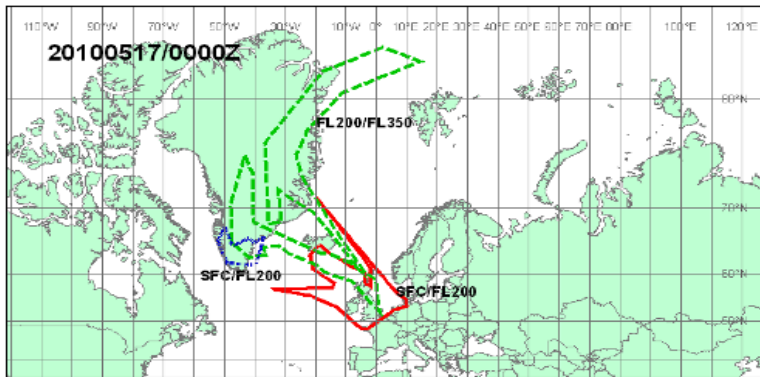

FVXX01 LFPW 260602
VA ADVISORY
DTG 20120426/0600Z
VAAC TOULOUSE
VOLCANO FURNAS 1802-10
PSN N3746 W02519
AREA AZORES AND MADEIRA
SUMMIT ELEV 805M
ADVISORY NR VOLCEX1201/01
INFO SOURCE EXERCISE VOLCEX12/01
AVIATION COLOUR CODE RED
ERUPTION DETAILS ONGOING SINCE 26/00Z
OBS VA DTG 26/0600Z
OBS VA CLD SFC/FL120 N3850 W02840-N3930 W02435-N3705 W01645 -

N3410 W01755-N3430 W02515
N3845 W02610-N3805 W01430
W02335-N3550 W02555
FCST VA CLD 6H 26/1200Z S
N3605 W01345-N3450 W00825
W02910 FL120/390 N3655 W0
W00050-N3240 W00430-N3230
FCST VA CLD 12H 26/1800Z S
N3445 W00805-N3620 E00310
W01620-N3735 W03105 FL120
W00830-N3810 E00150-N4240
N3150 W01320-N3705 W02620
FCST VA CLD 18H 27/0000Z S
N3655 W01905-N3510 W00135
E01810-N3315 E00610-N2830
FL120/390 N3705 W02650-N38
N4325 E01340-N5125 E01935-
E00445-N3050 W00945-N3705
RMK EXERCISE VOLCEX12/0
NXT ADVISORY 20120426/120

VA ADVISORY
DTG: 20100517/0000Z
VAAC: LONDON
VOLCANO:
EYJAFJALLAJOKULL
PSN: N6338 W01937
AREA: ICELAND

SUMMIT ELEV: 1666M
ADVISORY NR: 2010/126
INFO SOURCE: ICELAND MET OFFICE
AVIATION COLOUR CODE: RED
ERUPTION DETAILS: ERUPTION CONTINUING
TO AN ESTIMATED HEIGHT OF FL230 TO FL260,
OCNL FL290.

RMK: A SEPARATE AREA OF SFC TO FL200 OVER GREENLAND IS
MARKED IN BLUE ON GRAPHICS.
NXT ADVISORY: 20100517/0600Z