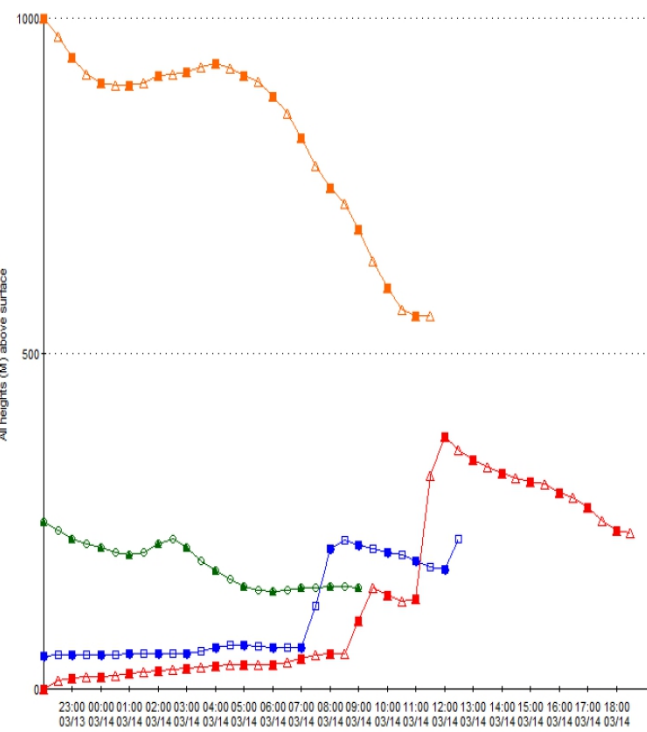

Start : 2013 03 13 22 00 UTC
From : 60 22' N 26 20' E
20130313220000
Height/Time