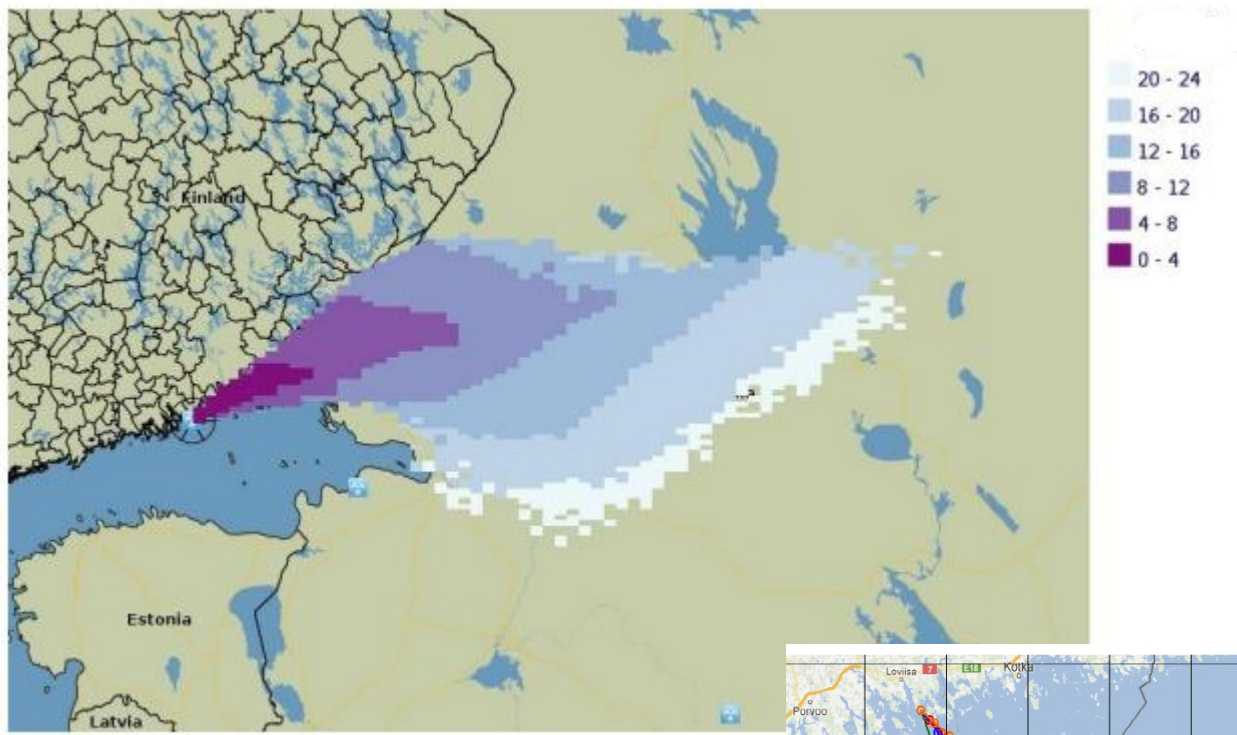

Start : 2013 03 13 22 00 UTC
From : 60 22' N 26 20' E
20130313220000
Height/Time