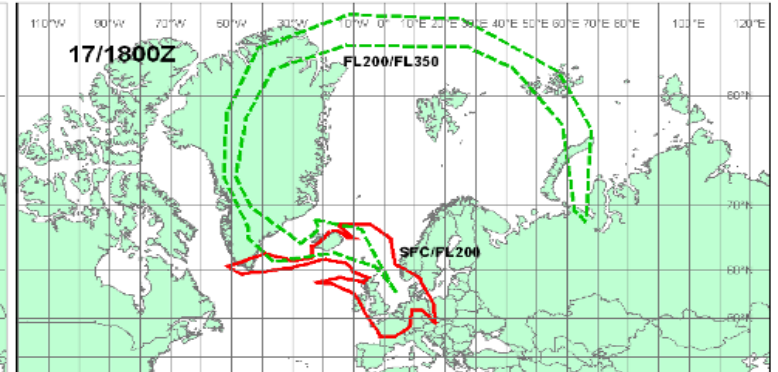

FVXX01 LFPW 260602
VA ADVISORY
DTG 20120426/0600Z
VAAC TOULOUSE
VOLCANO FURNAS 1802-10
PSN N3746 W02519
AREA AZORES AND MADEIRA
SUMMIT ELEV 805M
ADVISORY NR VOLCEX1201/01
INFO SOURCE EXERCISE VOLCEX12/01
AVIATION COLOUR CODE RED
ERUPTION DETAILS ONGOING SINCE 26/00Z
OBS VA DTG 26/0600Z
OBS VA CLD SFC/FL120 N3850 W02840-N3930 W02435-N3705 W01645 -

N3410 W01755-N3430 W02515
N3845 W02610-N3805 W01430
W02335-N3550 W02555
FCST VA CLD 6H 26/1200Z S
N3605 W01345-N3450 W00825
W02910 FL120/390 N3655 W0
W00050-N3240 W00430-N3230
FCST VA CLD 12H 26/1800Z S
N3445 W00805-N3620 E00310
W01620-N3735 W03105 FL120
W00830-N3810 E00150-N4240
N3150 W01320-N3705 W02620
FCST VA CLD 18H 27/0000Z S
N3655 W01905-N3510 W00135
E01810-N3315 E00610-N2830
FL120/390 N3705 W02650-N38
N4325 E01340-N5125 E01935-
E00445-N3050 W00945-N3705
RMK EXERCISE VOLCEX12/0
NXT ADVISORY 20120426/120

VA ADVISORY
DTG: 20100517/0000Z
VAAC: LONDON
VOLCANO:
EYJAFJALLAJOKULL
PSN: N6338 W01937
AREA: ICELAND

SUMMIT ELEV: 1666M
ADVISORY NR: 2010/126
INFO SOURCE: ICELAND MET OFFICE
AVIATION COLOUR CODE: RED
ERUPTION DETAILS: ERUPTION CONTINUING
TO AN ESTIMATED HEIGHT OF FL230 TO FL260,
OCNL FL290.

RMK: A SEPARATE AREA OF SFC TO FL200 OVER GREENLAND IS
MARKED IN BLUE ON GRAPHICS.
NXT ADVISORY: 20100517/0600Z