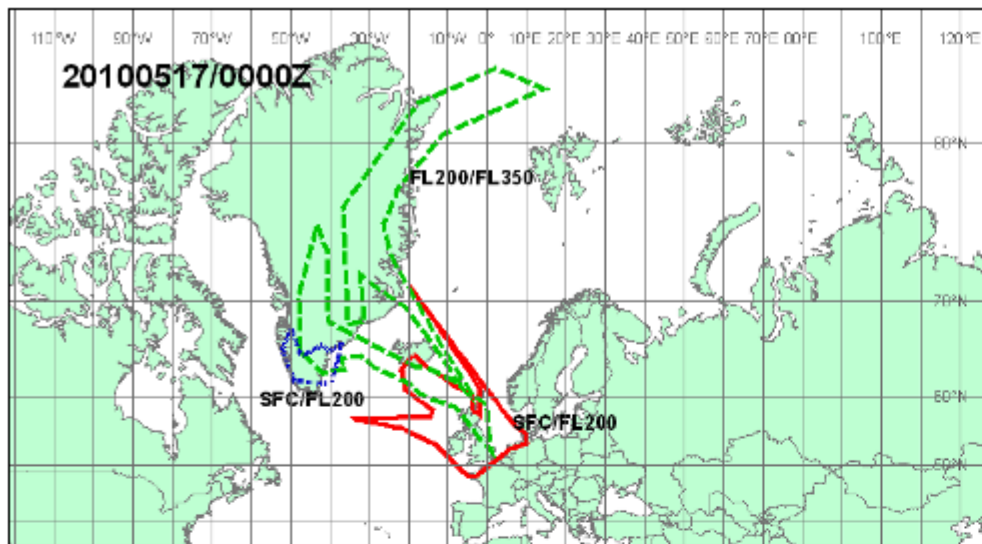

1025 MALAGA
1030 NEW YORK-
1030 SEATTLE
1030 SAO PAULO
1030 HOUSTON
1030 CHICAGO

FLIGHT CANCELLED

FLIGHT CANCELLED

FLIGHT CANCELLED

FLIGHT CANCELLED

Horaires Destinations
Time Destinations

© AP

JASPER JUINEN/BETTY IMAGES

Arrivals			
Time	Flight	Destination	Status
8:50	AY006	New York	2B Landed
5:55	MA742	Budapest	2A Cancelled
8:55	KF876	Rome	1 Cancelled
9:00	AZ2810	Prague	2A Cancelled
9:05	AY642	Stockholm Arlanda	2A Cancelled
9:15	AY880	Paris	2A Cancelled
9:15	KF872	Milan	2A Cancelled
9:30	AY372	Oulu	1 Cancelled
9:40	KL1169	Amsterdam	2A Cancelled

VA ADVISORY
 DTG: 20100517/0000Z
 VAAC: LONDON
 VOLCANO:
 EYJAFJALLAJOKULL
 PSN: N6338 W01937
 AREA: ICELAND

SUMMIT ELEV: 1666M
 ADVISORY NR: 2010/126
 INFO SOURCE: ICELAND MET OFFICE
 AVIATION COLOUR CODE: RED
 ERUPTION DETAILS: ERUPTION CONTINUING
 TO AN ESTIMATED HEIGHT OF FL230 TO FL260,
 OCNL FL290.