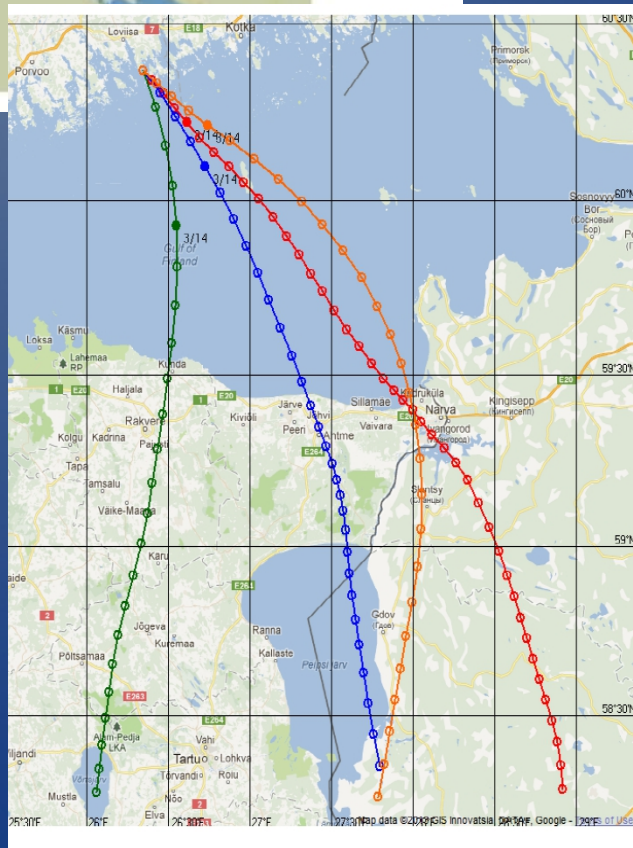

Start : 2013 03 13 22 00 UTC
From : 60 22' N 26 20' E
20130313220000
Height/Time