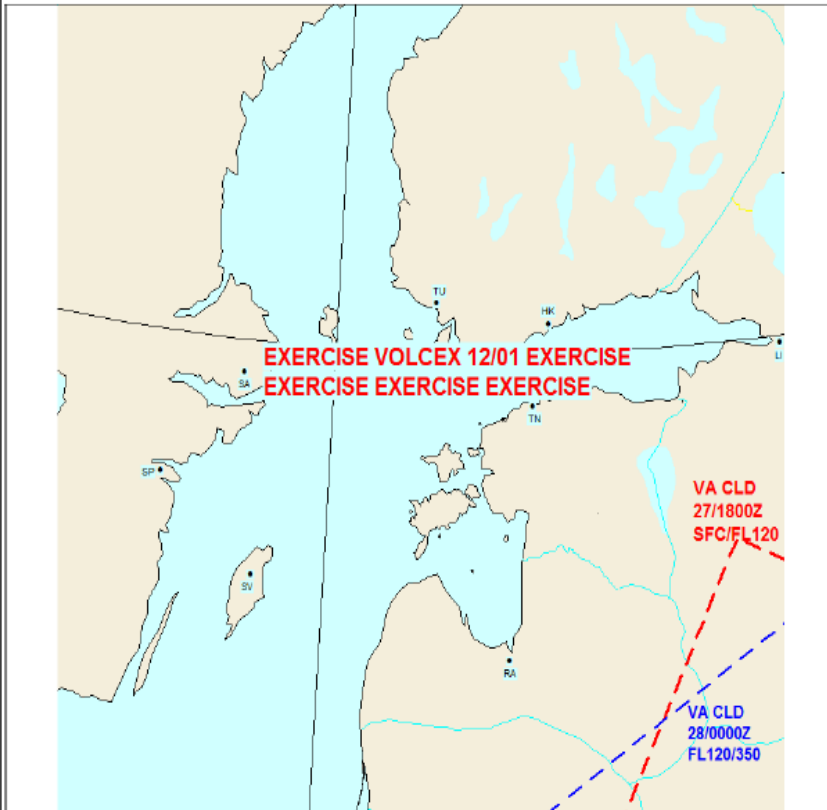

GRAPHICAL SIGMET COR
TALLINN FIR
ISSUED BY EMHI AT 12.30UTC 27.04.2012

REMARKS:

EXERCISE VOLCEX 12/01 EXERCISE
NO VA CLD EXPECT OVER TALLINN FIR 1200Z-1800Z 27.04.2012
EXERCISE EXERCISE EXERCISE