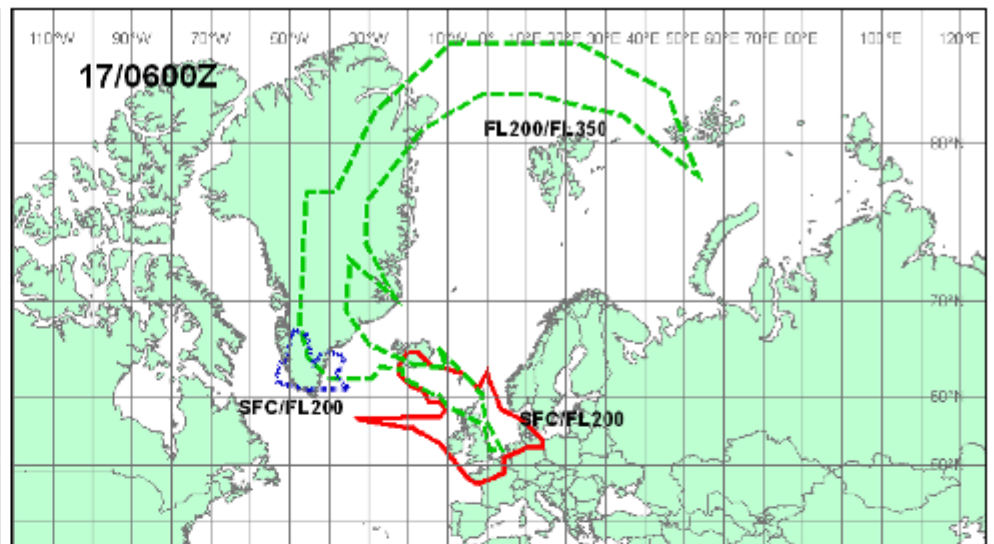

1025 MALAGA
1030 NEW YORK-
1030 SEATTLE
1030 SAO PAULO
1030 HOUSTON
1030 CHICAGO

FLIGHT CANCELLED

FLIGHT CANCELLED

FLIGHT CANCELLED

FLIGHT CANCELLED

Horaires Destinations
Time Destinations

© AP

JASPER JUINEN/BETTY IMAGES

Arrivals			
Time	Flight	Destination	Status
8:50	AY006	New York	2B Landed
5:55	MA742	Budapest	2A Cancelled
8:55	KF876	Rome	1 Cancelled
9:00	AZ2810	Prague	2A Cancelled
9:05	AY642	Stockholm Arlanda	2A Cancelled
9:15	AY880	Paris	2A Cancelled
9:15	KF872	Milan	2A Cancelled
9:30	AY372	Oulu	1 Cancelled
9:40	KL1169	Amsterdam	2A Cancelled

VA ADVISORY
 DTG: 20100517/0000Z
 VAAC: LONDON
 VOLCANO:
 EYJAFJALLAJOKULL
 PSN: N6338 W01937
 AREA: ICELAND

SUMMIT ELEV: 1666M
 ADVISORY NR: 2010/126
 INFO SOURCE: ICELAND MET OFFICE
 AVIATION COLOUR CODE: RED
 ERUPTION DETAILS: ERUPTION CONTINUING
 TO AN ESTIMATED HEIGHT OF FL230 TO FL260,
 OCNL FL290.