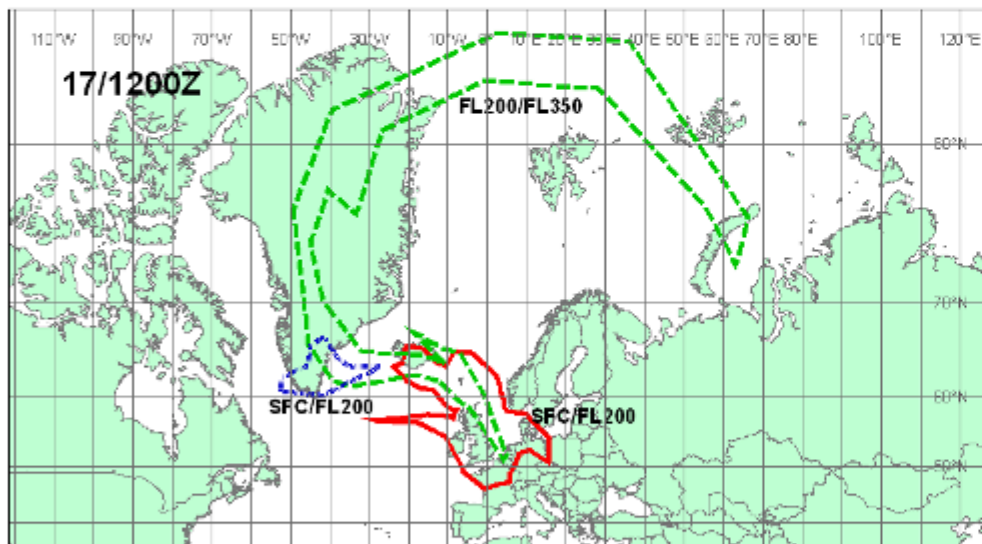

1025 MALAGA
1030 NEW YORK-
1030 SEATTLE
1030 SAO PAULO
1030 HOUSTON
1030 CHICAGO

FLIGHT CANCELLED

FLIGHT CANCELLED

FLIGHT CANCELLED

FLIGHT CANCELLED

Horaires Destinations
Time Destinations

© AP

JASPER JUINEN/BETTY IMAGES

Arrivals			
Time	Flight	Destination	Status
8:50	AY006	New York	2B Landed
5:55	MA742	Budapest	2A Cancelled
8:55	KF876	Rome	1 Cancelled
9:00	AZ2810	Prague	2A Cancelled
9:05	AY642	Stockholm Arlanda	2A Cancelled
9:15	AY880	Paris	2A Cancelled
9:15	KF872	Milan	2A Cancelled
9:30	AY372	Oulu	1 Cancelled
9:40	KL1169	Amsterdam	2A Cancelled

VA ADVISORY
 DTG: 20100517/0000Z
 VAAC: LONDON
 VOLCANO:
 EYJAFJALLAJOKULL
 PSN: N6338 W01937
 AREA: ICELAND

SUMMIT ELEV: 1666M
 ADVISORY NR: 2010/126
 INFO SOURCE: ICELAND MET OFFICE
 AVIATION COLOUR CODE: RED
 ERUPTION DETAILS: ERUPTION CONTINUING
 TO AN ESTIMATED HEIGHT OF FL230 TO FL260,
 OCNL FL290.